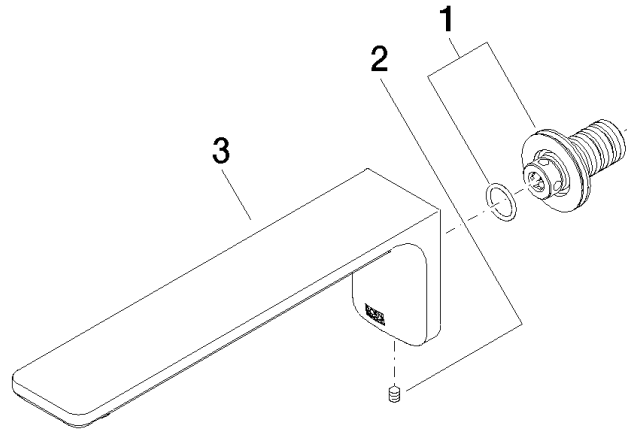

**Required miscellaneous**

**Concealed adapter -**

35 080 970-90  
0010

13 801 845

mm [inches]

**Flow rate chart**

**Codes & Standards**

ASME  
A112.18.1/CSA  
B125.1

## LISSÉ Bath spout for wall mounting - Brushed Dark Platinum

---

LISSÉ

13 801 845

Certificates

---

LGA\_29012.

13 801 845

**Spare parts list**

No.	Item Number	Name	Quantity used	Delivery time
1	90 24 03 108 00 90	nipple set	1	2
2	90 31 11 004 00 90	pin	1	2
3	90 11 84 014 02-99	spout	1	30