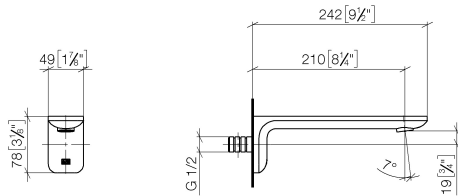

13 801 845

- 210mm projection
- circular normal flow
- hole diameter 37 mm
- 1/2" connection
- plug-link mounting
- max. flow 21.5 l/min at 3 bar flow pressure
- WRAS

	Brushed Dark Platinum	13 801 845-99
	Chrome	13 801 845-00
	Brushed Platinum	13 801 845-06
	Dark Chrome	13 801 845-19
	Matte Black	13 801 845-33
	Brushed Chrome	13 801 845-93

**Required miscellaneous**

**Concealed adapter -**

35 080 970-90  
0010

13 801 845

mm [inches]

**Flow rate chart**

**Codes & Standards**

ASME  
A112.18.1/CSA  
B125.1

**Spare parts list**

No.	Item Number	Name	Quantity used	Delivery time
1	90 24 03 108 00 90	nipple set	1	2
2	90 31 11 004 00 90	pin	1	2
3	90 11 84 014 02-99	spout	1	30